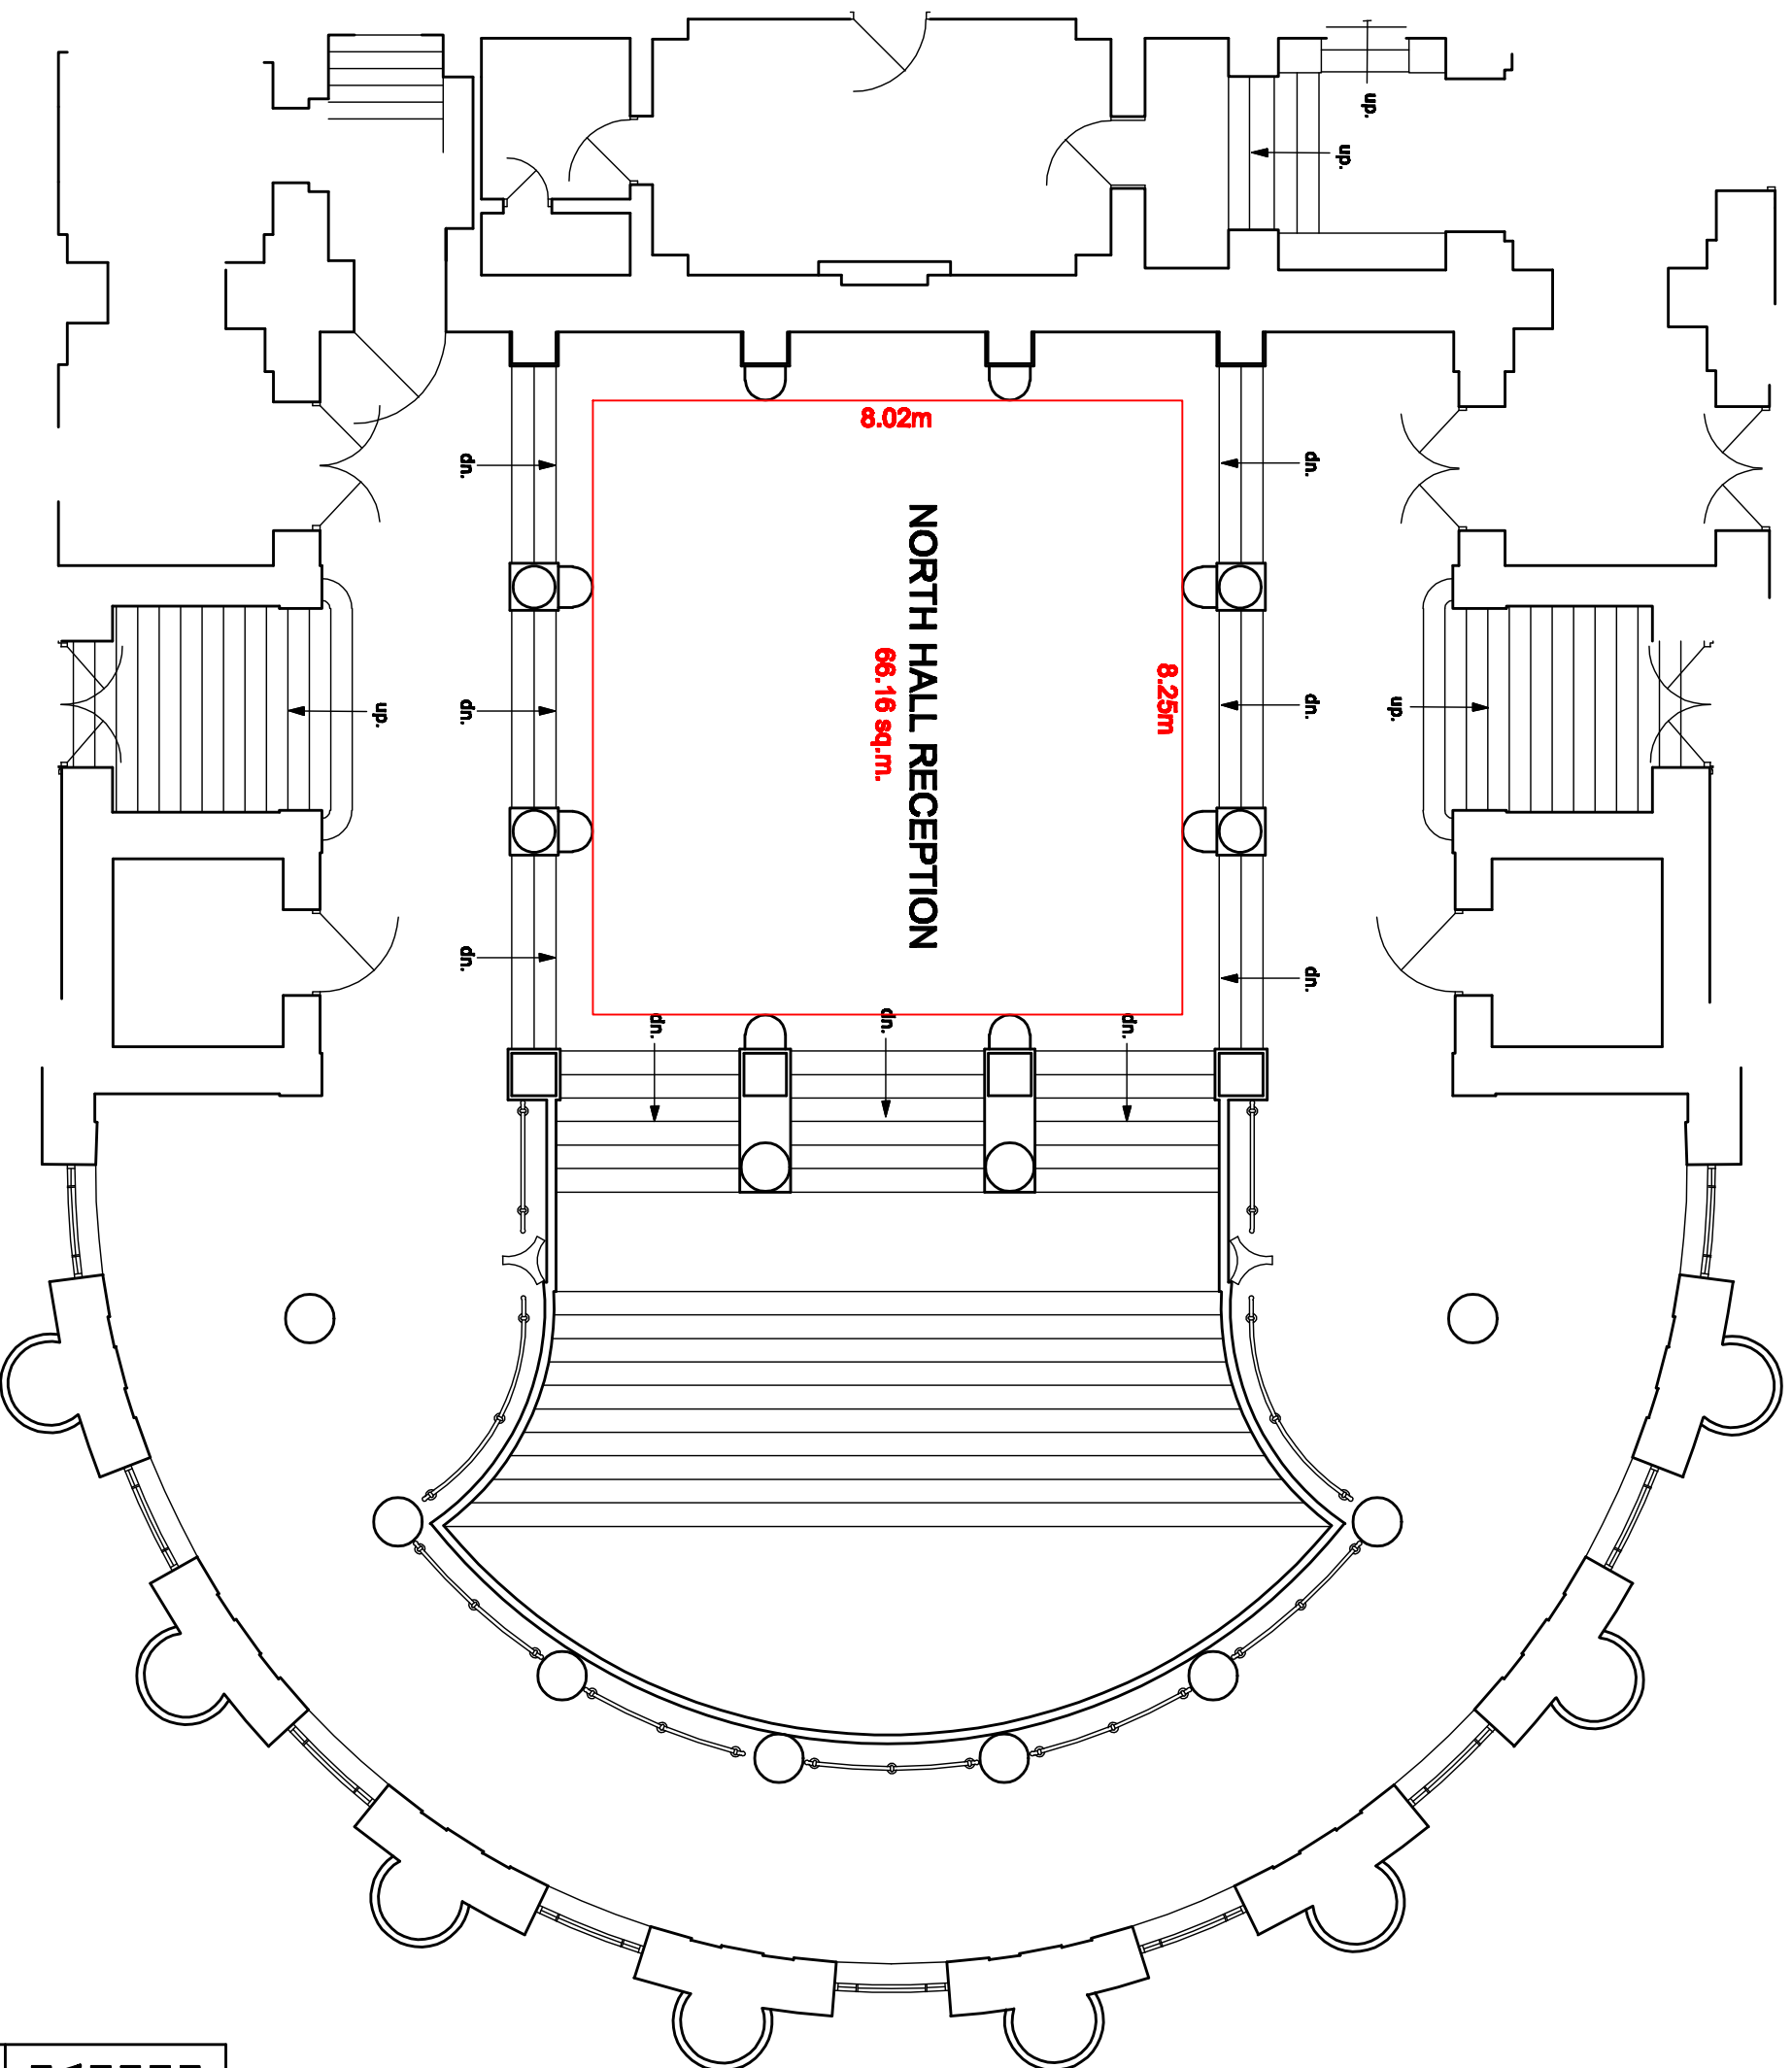

Plan referred to

NORTH HALL RECEPTION EVENT SPACE
ST. GEORGES HALL

Liverpool City Council
Property and Asset
Management Services
Millennium House
Victoria Street
Liverpool

Plan referred to in item

drawn M.G.

date FEB 09

rev. date

scale N.T.S.

A3

plan no. ESNHR