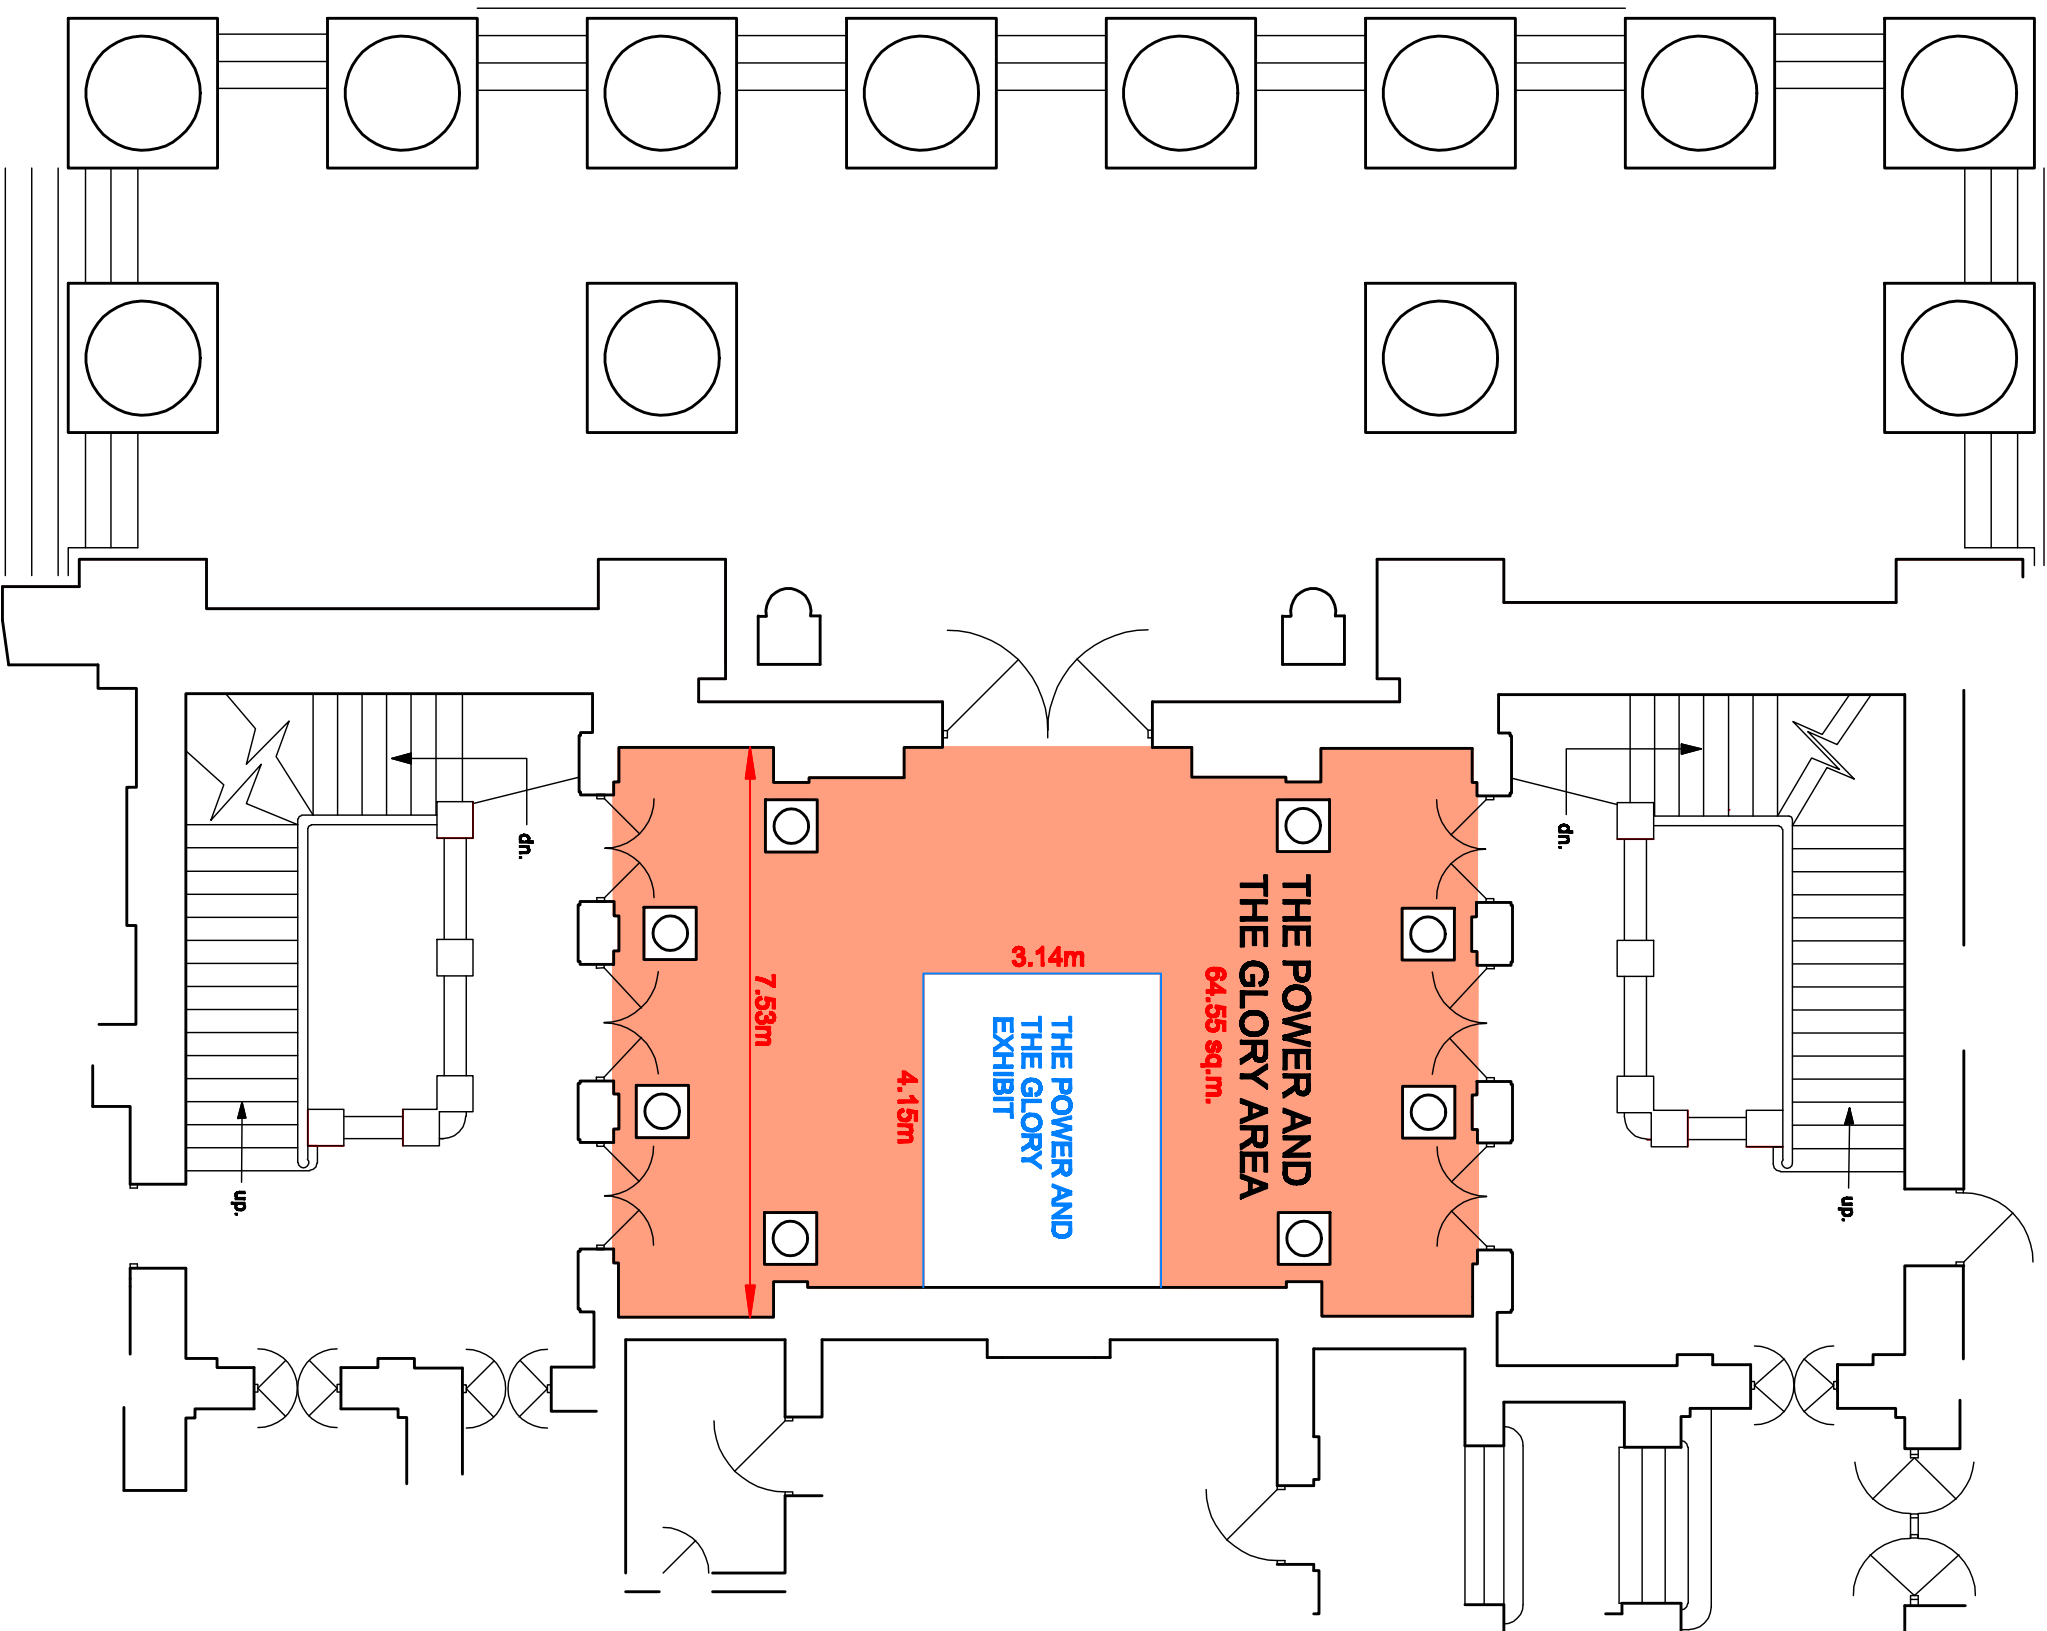

Plan referred to

**THE POWER AND THE GLORY EVENT SPACE  
ST. GEORGES HALL**

Liverpool City Council  
Property and Asset  
Management Services  
Millennium House  
Victoria Street  
Liverpool

Plan referred to in item

drawn M.G.      date FEB 09      rev. date

scale N.T.S.      A3      plan no. PGES